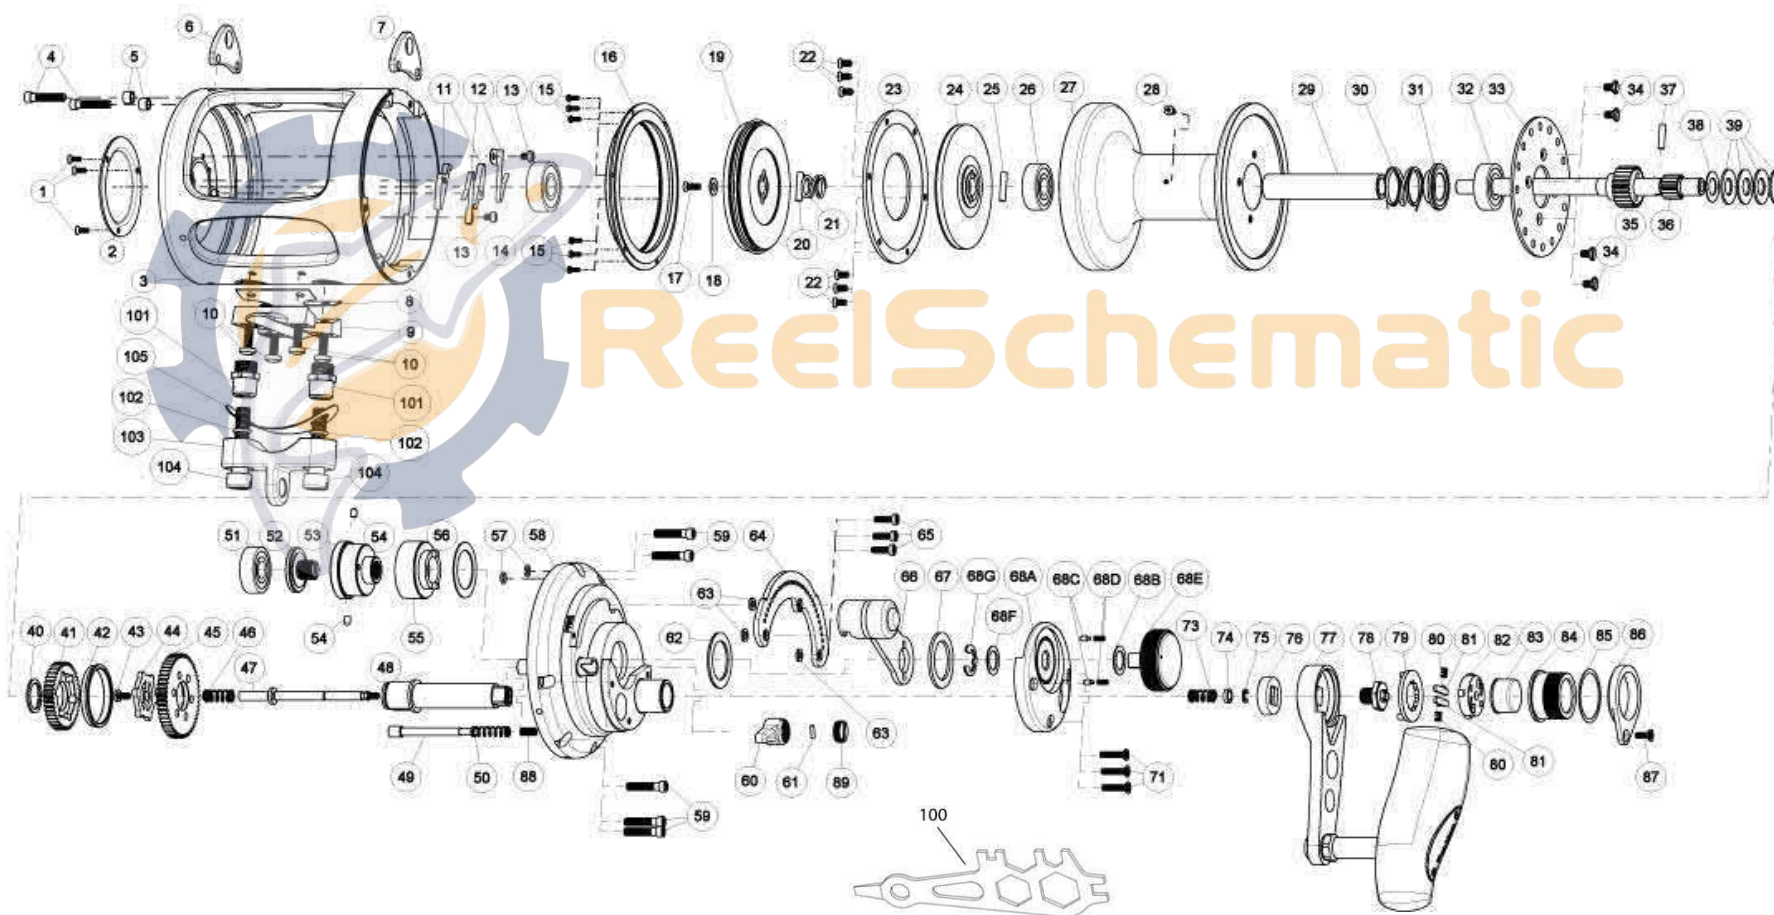

FIN-NOR®

LEGENDARY TACKLE SINCE 1933

Santiago 30W

FIN-NOR®

LEGENDARY TACKLE SINCE 1933

Santiago 30W

Fin_Nor Santiago Trolling Reels - 30W

Key No.	Description	30W			
		Key No.	Description	30W	
1	Cosmetic Cover Screw	HX107-03	51	Ball Bearing	LF017-01
2	Cosmetic Cover	LF145-01	52	Preset Screw	LF019-01
3	Frame Assembly	LF301-01	53	Cam Follower	LF153-01
4	Harness Lug Screw	LF053-01	54	Cam Pin	LF093-01
5	Harness Lug Screw Collar	LF094-01	55	Cam	LF028-01
6	Harness Lug	LF151-02	56	Washer	LF035-03
7	Harness Lug	LF151-01	57	O-Ring	MF101-01
8	Reel Foot Gasket	LF155-01	58	Gear Side Cover Assembly	LF324-01
9	Reel Foot	LF106-01	59	Side Cover Screw	LF053-01
10	Reel Foot Screw	LF125-01	60	Bait Click Lever	VF109-01
11	Anti Reverse Pawl	LF063-01	61	Bait Click Pawl Pin	WF100-01
12	Anti Reverse Pawl Spring	LF052-01	62	Drag Lever Washer	LF035-01
13	Anti Reverse Pawl Screw	LF050-01	63	Quadrant Spacer	MF094-01
14	Ball Bearing	MF017-01	64	Quadrant	LF152-01
15	Spool Cover Screw	LF057-01	65	Quadrant Screw	LF123-01
16	Spool Cover	LF051-01	66	Drag Lever Assy	LF355-01
17	Spool Shaft Screw	LF107-02	67	Washer	LF035-02
18	Spool Shaft Washer	MF038-01	68	Front Housing Cover Kit include	LF499-01
19	Drag Plate Assembly -"B"	LF348-01	68A - Front Housing Cover 68B - Washer 68C - Pre Set Knob Click Pawl 68D - Pre Set Knob Click Spring 68E - Preset Knob 68F - Washer 68G - E-Clip	LF099-01	
20	Drag Plate Pin	LF100-01		LF038-01	
21	Drag Compression Spring	LF040-01		PW098-01	
22	Drag Washer Screw	LF107-01		YW114-01	
23	Drag Washer	LF045-01		LF029-01	
24	Drag Plate Assembly -"A"	MF348-01		LF038-01	
25	Drag Plate Pin	LF100-01		LF092-01	
26	Ball Bearing	LF017-01		71	MF050-01
27	Spool	LF021-01		73	Front Housing Cover Screw
28	Line Ting Screw	NF125-01	74	Link Spring	LF070-01
29	Bearing Spacer	MF160-01	75	Link Spring Holder	MF081-01
30	Pressure Release Spring	MF040-01	76	E-Clip	QW120-01
31	Pressure Release Spring Holder	LF041-01	77	Handle Collar	LF081-01
32	Ball Bearing	LF017-01	78	Handle Assembly	LF318-01
33	Bait Click Plate	LF113-01	79	Handle Nut	MF003-01
34	Bait Click Plate Screw	MF107-01	80	Handle Nut Retainer	LF034-01
35	Low Speed Pinion Gear	LF011-01	81	Shift Spring	MF070-01
36	Spool Shaft	LF015-01	82	Shift Holder	LF104-01
37	Pinion Gear Pin	MF093-01	83	Shift Spring Holder	MF159-01
38	Drag Adjusting Washer	LF032-00	84	Shift Button	MF062-01
39	Drag Disc Spring	LF046-01	85	Shift Knob	LF158-01
40	Retaining Ring	LF075-01	86	Washer	MF035-01
41	Low Speed Drive Gear	MF012-01	87	Shift Knob Holder	LF159-01
42	Gear Spacer	LF160-01	88	Shift Knob Holder Screw	MF076-01
43	Link Retainer Screw	MF053-01	89	Bait Click Lever Spring	JF071-01
44	Link	LF036-01	90	Bait Click Lever Cap	VF115-01
45	High Speed Drive Gear	LF012-01	100	Wrench	DA113-01
46	Link Spring	LF070-01	101	Rod Clamp Nut	LF003-01
47	Link Shaft	LF146-01	102	O-Ring	LF101-01
48	Crank Shaft	LF008-01	103	Rod Clamp	LF154-01
49	Bait Click Pawl	LF114-01	104	Rod Clamp Bolt	MF125-01
50	Bait Click Spring	LF110-01	105	Rod Clamp Pad	MF155-01